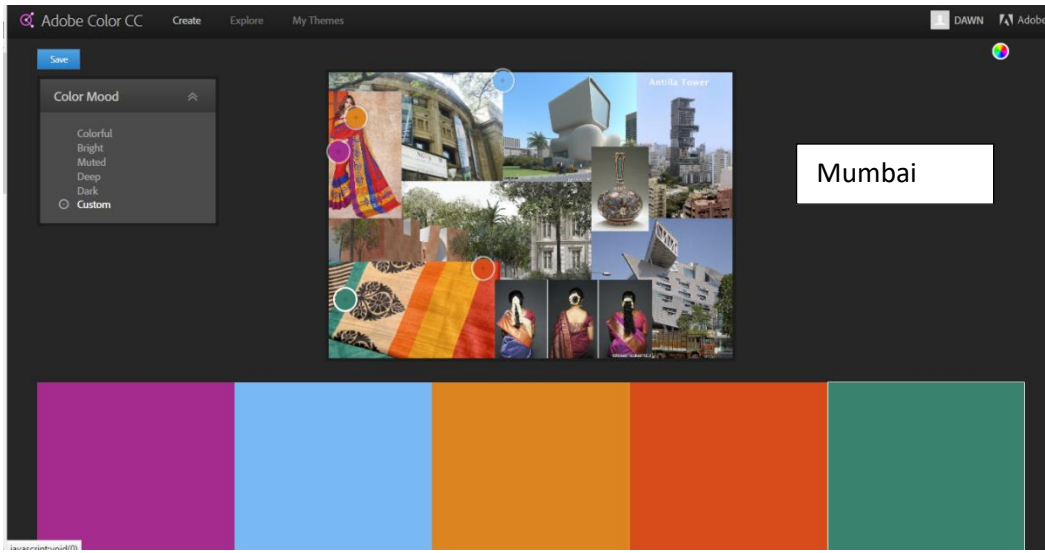

- Colorful
- Bright
- Muted
- Deep
- Dark
- Custom

Manchester 2

Adobe Color CC Create Explore My Themes SIGN IN Adobe

Save

Color Mood

- Colorful
- Bright
- Muted
- Deep
- Dark
- Custom

Managua

Adobe Color CC Create Explore My Themes SIGN IN Adobe