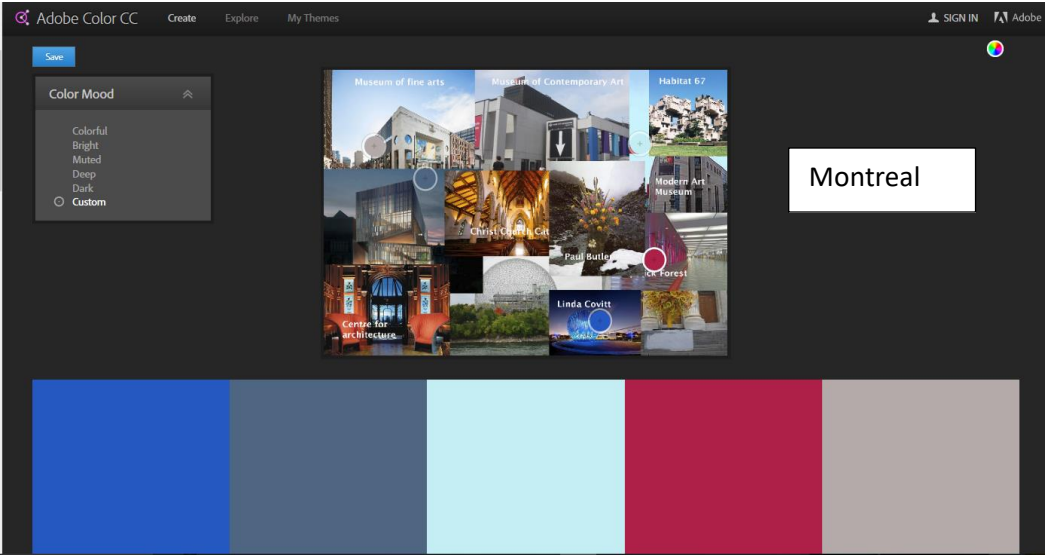

- Colorful
- Bright
- Muted
- Deep
- Dark
- Custom

Manchester 2

Adobe Color CC Create Explore My Themes SIGN IN Adobe

Save

Color Mood

- Colorful
- Bright
- Muted
- Deep
- Dark
- Custom

Managua

Adobe Color CC Create Explore My Themes SIGN IN Adobe

Save

Color Mood

- Colorful
- Bright
- Muted
- Deep
- Dark
- Custom

Malmo

Adobe Color CC Create Explore My Themes SIGN IN Adobe

Save

Color Mood

- Colorful
- Bright
- Muted
- Deep
- Dark
- Custom